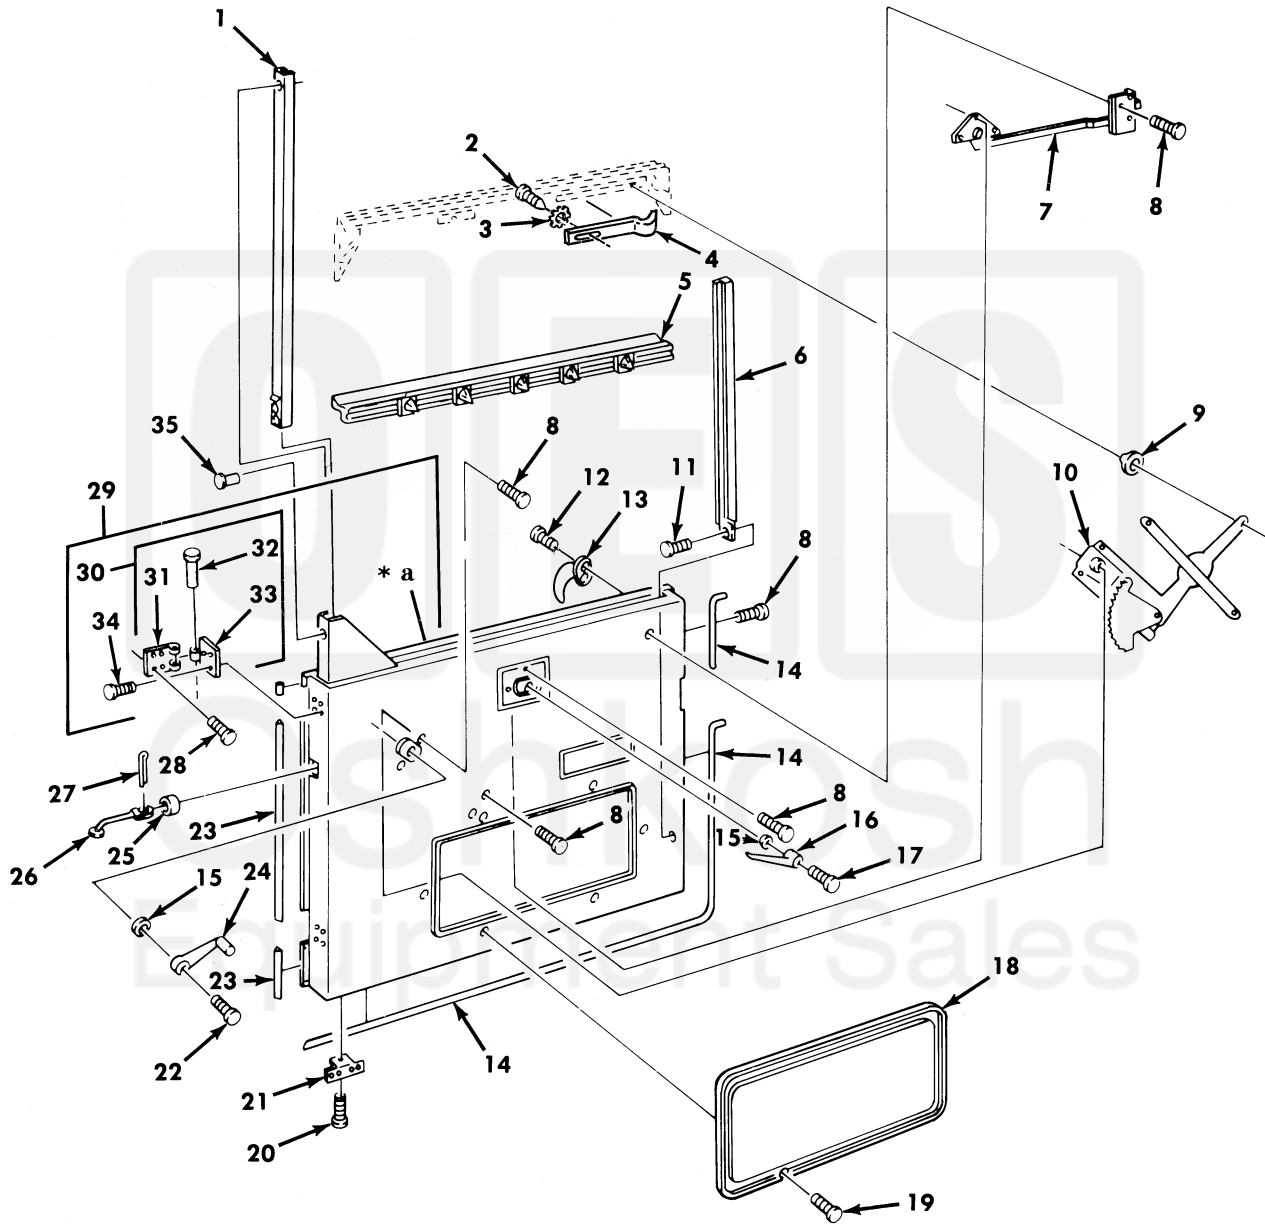

UNIT, DIRECT SUPPORT, AND GENERAL SUPPORT MAINTENANCE
REPAIR PARTS AND SPECIAL TOOLS LIST
TRUCK, 5-TON, 6X6, M809 SERIES TRUCKS (DIESEL)

* a PART OF ITEM 29

Figure 256. Door, Cab Assembly.

(1) ITEM NO	(2) SMR CODE	(3) NSN	(4) CAGEC	(5) PART NUMBER	(6) DESCRIPTION AND USABLE ON CODE (UOC)	(7) QTY
GROUP 1801 BODY,CAB,AND HOOD ASSEMBLIES						
FIG. 256 DOOR,CAB ASSEMBLY						
1	PAOZZ	2540-00-737-3298	19207	7373298	CHANNEL,LIFT,VEHICL.....	2
2	PAOZZ	5305-00-995-3569	96906	MS24629-22	SCREW,TAPPING.....	2
3	PAOZZ	5310-00-209-0788	96906	MS35335-30	WASHER,LOCK.....	2
4	PAOZZ	2510-01-022-5783	19207	11682321	BRACKET,CAB DOOR SASH STOP.....	2
5	PAOZZ	2510-00-737-3287	19207	7373287	WEATHERSTRIP.....	2
6	PAOZZ	2540-00-737-3286	19207	7373286	CHANNEL,LIFT,VEHICL.....	2
7	PAOZZ	2540-00-737-3276	19207	7373276	LATCH,DOOR,VEHICULA LEFT.....	1
7	PAOZZ	2540-00-737-3277	19207	7373277	LATCH,DOOR,VEHICULA RIGHT.....	1
8	PAOZZ	5305-00-531-0339	21450	594270	SCREW,ASSEMBLED WAS.....	12
9	PAOZZ	2540-00-562-0422	19207	7529309	FASTENER,REGULATOR.....	4
10	PAOZZ	2540-00-693-0602	19207	7373289	REGULATOR,VEHICLE W LEFT.....	1
10	PAOZZ	2540-00-693-0603	19207	7373290	REGULATOR,VEHICLE W RIGHT.....	1
11	PAOZZ	5305-00-442-3217	96906	MS24629-66	SCREW,TAPPING.....	2
12	PAOZZ	5305-00-483-2339	19207	8743908	SCREW,CAP,SOCKET HE.....	4
13	PAOZZ	2540-00-741-0715	19207	7410715	HANDLE,DOOR,VEHICUL.....	2
14	PAOZZ	9390-01-285-9623	19207	12368265	NONMETALLIC SPECIAL.....	2
15	PAOZZ	5330-00-621-2565	19207	7397852	GASKET.....	4
16	PAOZZ	2540-00-797-5609	19207	7975609	HANDLE,DOOR,VEHICUL.....	2
17	PAOZZ	5305-00-088-1302	19207	8743909	SCREW,CAP,SOCKET HE.....	2
18	PAOZZ	5340-00-693-0604	19207	7373299	COVER,ACCESS.....	2
19	PAOZZ	5305-00-855-0961	96906	MS24629-35	SCREW,TAPPING,THREA.....	12
20	PAOZZ	5305-00-432-4163	96906	MS51861-24	SCREW,TAPPING.....	10
21	PAOZZ	5340-00-737-3283	56442	7373283	BRACKET,ANGLE.....	10
22	PAOZZ	5305-00-145-0602	19207	8743910	SCREW,CAP,SOCKET HE.....	2
23	PAOZZ	9390-01-285-9623	19207	12368265	NONMETALLIC SPECIAL.....	2
24	PAOZZ	2540-00-737-3304	19207	7373304	HANDLE,WINDOW REGUL.....	2
25	PAOZZ	2510-00-057-1630	19207	8757843	PAD,DOOR CHECK.....	2
26	PAOZZ	2510-01-084-9633	19207	8757842-1	ROD,DOOR CHECK,VEHI.....	2
27	PAOZZ	5315-00-059-0205	96906	MS24665-490	PIN,COTTER.....	2
28	PAOZZ	5305-01-237-7571	19207	8743912	SCREW,CAP,SOCKET HE.....	12
29	PAOOO	2510-00-737-3293	19207	7373293	DOOR,VEHICULAR RIGHT.....	1
29	PAOOO	2510-00-737-3294	5U403	7373294	DOOR,VEHICULAR LEFT.....	1
30	PAOZZ	5340-00-737-3284	19207	7373284	.HINGE,BUTT.....	2
31	PAOZZ	5340-01-114-7657	19207	7529302	..LEAF,BUTT HINGE.....	2
32	PAOZZ	5315-00-338-1621	19207	7539131	..PIN,STRAIGHT,HEADED.....	2
33	PAOZZ	5340-01-114-7656	19207	7529301	..LEAF,BUTT HINGE.....	2
34	PAOZZ	5305-00-078-7021	19207	8743911	.SCREW,CAP,SOCKET HE.....	8
35	PAOZZ	5320-00-262-6492	11083	7B5049	RIVET,TUBULAR.....	2